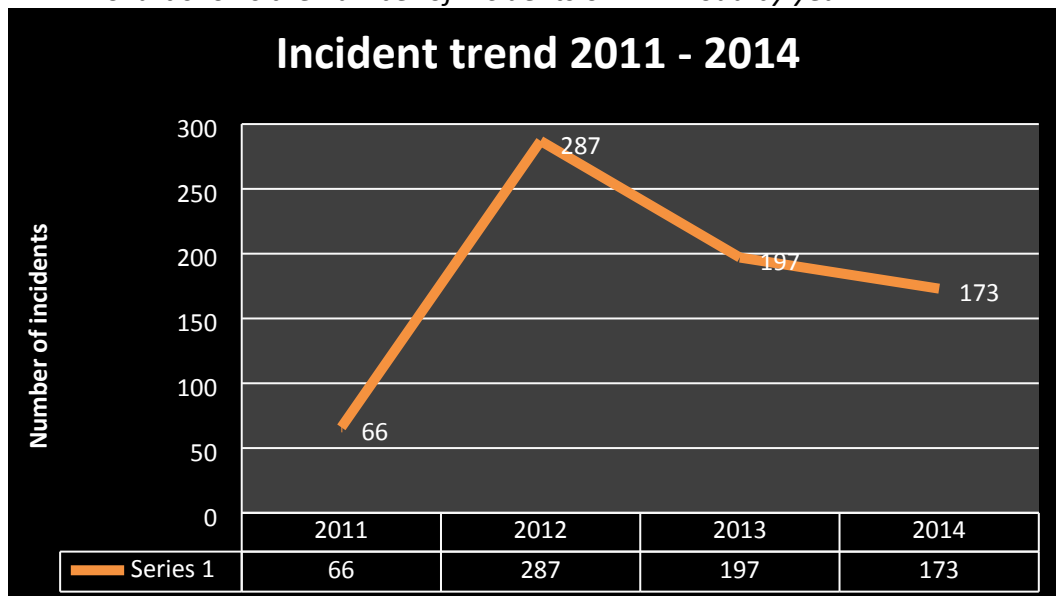

Overview

- There have been [723] alcohol related anti-social behaviour incidents from 01/10/2011 until 31/10/14.
- [502] of these were in Petersfield Ward and [221] in Romsey Ward.
- Across this timeframe the months with the highest number of incidents are October [79] July [75] and March [75].

List shows thoroughfares with the highest number of incidents

MILL RD	234
EAST RD	36
PETERSFIELD	27
NORFOLK ST	21
DITCHBURN PL	21
ST MATTHEWS GDNS	20
GONVILLE PL	20

List shows individual locations with the highest number of incidents

Mill Road

[234] of the total incidents have occurred on Mill Road with the highest numbers occurring in March [27] October [23] and Feb [23].

Chart shows the number of incidents on Mill Road from 01/10/11 to 31/10/14 by month

There was a sharp increase in incidents from 2011 [66] to 2012 [287] which had the highest number. Incident numbers have been decreasing since 2012, with [197] in 2013 and [173] in 2014.

Chart shows the number of incidents on Mill Road by year